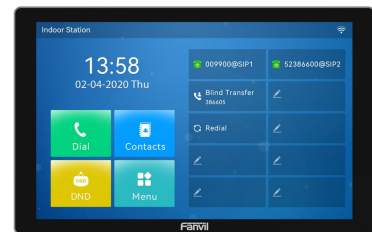

# Fanvil i506W SIP Indoor Station

Fanvil i506W is an indoor station with 10.1-inch color touch screen and rich interfaces. It is mainly used in residential area, villa, office building and other places for receiving calling and communicating through the door phone and achieving remote door-opening. It provides more reliable security assurance and the easier access control for the users, creating a safe and comfortable living environment.

## Highlights

- Stylish and simple outlook which matches with different decorative styles.
- 10.1-inch capacitive color touch screen.
- HD voice speech quality with built-in 2W speaker and Acoustic Echo Canceller (AEC).
- Built-in 2.4G/5G Wi-Fi.
- Possess 8 alarm inputs and 1 RS485 interfaces.
- View the authorized camera image over the video door phone.
- Rich interfaces to meet the needs in different application scenarios.
- Support online management and upgrade.

## Display

- 1 x LCD: 10.1-inch 1280x800 Color Touch Screen