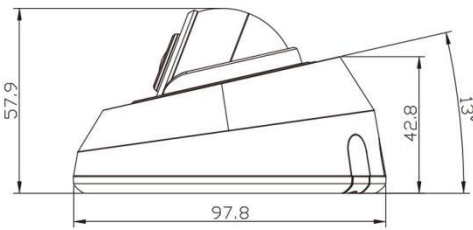

Easy Installation & Adjustment

With a built-in RJ45 port, PoE functionality and 3-axis mechanical design, the installation steps of Milesight IR Mini Dome Camera are as easy as ABC.

H.265 IR Mini Dome Network Camera

V7.5

H.265 IR Mini Dome Network Camera

Structure Diagrams

Units: mm

Accessories Support

A01 Pole mount with stainless steel straps
Weight: 720g
Dimensions: 170*51.5*152.6mm

A02 Corner bracket
Weight: 540g
Dimensions: 170*23.2*205.3mm

A03 Corner bracket
Weight: 900g
Dimensions: 170*152.6*76.3mm

A71 Wall mount
Weight: 531g
Dimensions: 162*124*78 mm

Naming Convention

Milesight Technology Co.,Ltd. | www.milesight.com

Contact Us: sales@milesight.com support@milesight.com