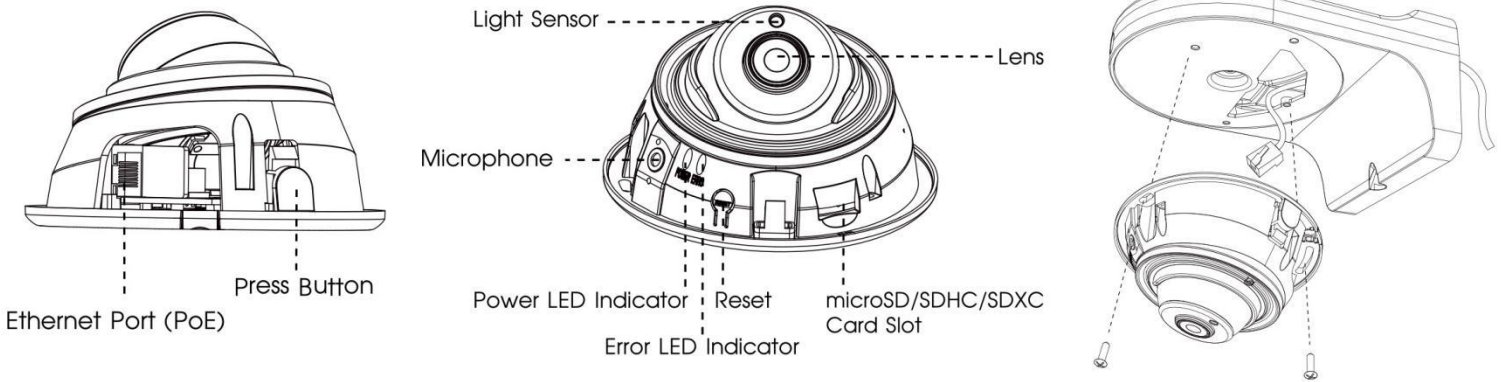

Easy Installation & Adjustment

With a built-in RJ45 port, PoE functionality and 3-axis mechanical design, the installation steps of Milesight IR Mini Dome Camera are as easy as ABC.

H.265 IR Mini Dome Network Camera

V7.5

H.265 IR Mini Dome Network Camera

Structure Diagrams

Units: mm

Accessories Support

A01 Pole mount with stainless steel straps
Weight: 720g
Dimensions: 170*51.5*152.6mm

A02 Corner bracket
Weight: 540g
Dimensions: 170*23.2*205.3mm