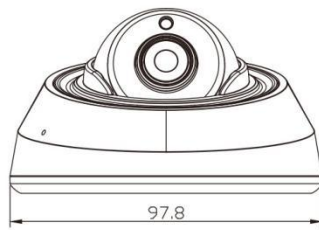

Easy Installation & Adjustment

With a built-in RJ45 port, PoE functionality and 3-axis mechanical design, the installation steps of Milesight IR Mini Dome Camera are as easy as ABC.

H.265 IR Mini Dome Network Camera

V7.5

H.265 IR Mini Dome Network Camera

Structure Diagrams

Units: mm

Accessories Support

A01 Pole mount with stainless steel straps
Weight: 720g
Dimensions: 170*51.5*152.6mm

A02 Corner bracket
Weight: 540g
Dimensions: 170*23.2*205.3mm