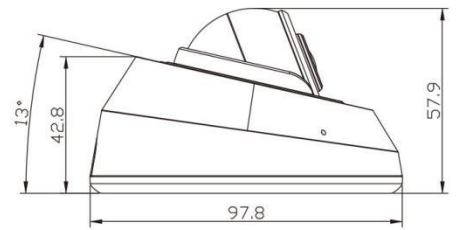

V7.5

H.265 IR Mini Dome Network Camera

Structure Diagrams

Units: mm

Accessories Support

A01 Pole mount with stainless steel straps
Weight: 720g
Dimensions: 170*51.5*152.6mm

A02 Corner bracket
Weight: 540g
Dimensions: 170*23.2*205.3mm

A03 Corner bracket
Weight: 900g
Dimensions: 170*152.6*76.3mm

A71 Wall mount
Weight: 531g
Dimensions: 162*124*78 mm

Naming Convention

Milesight Technology Co.,Ltd. | www.milesight.com

Contact Us: sales@milesight.com support@milesight.com