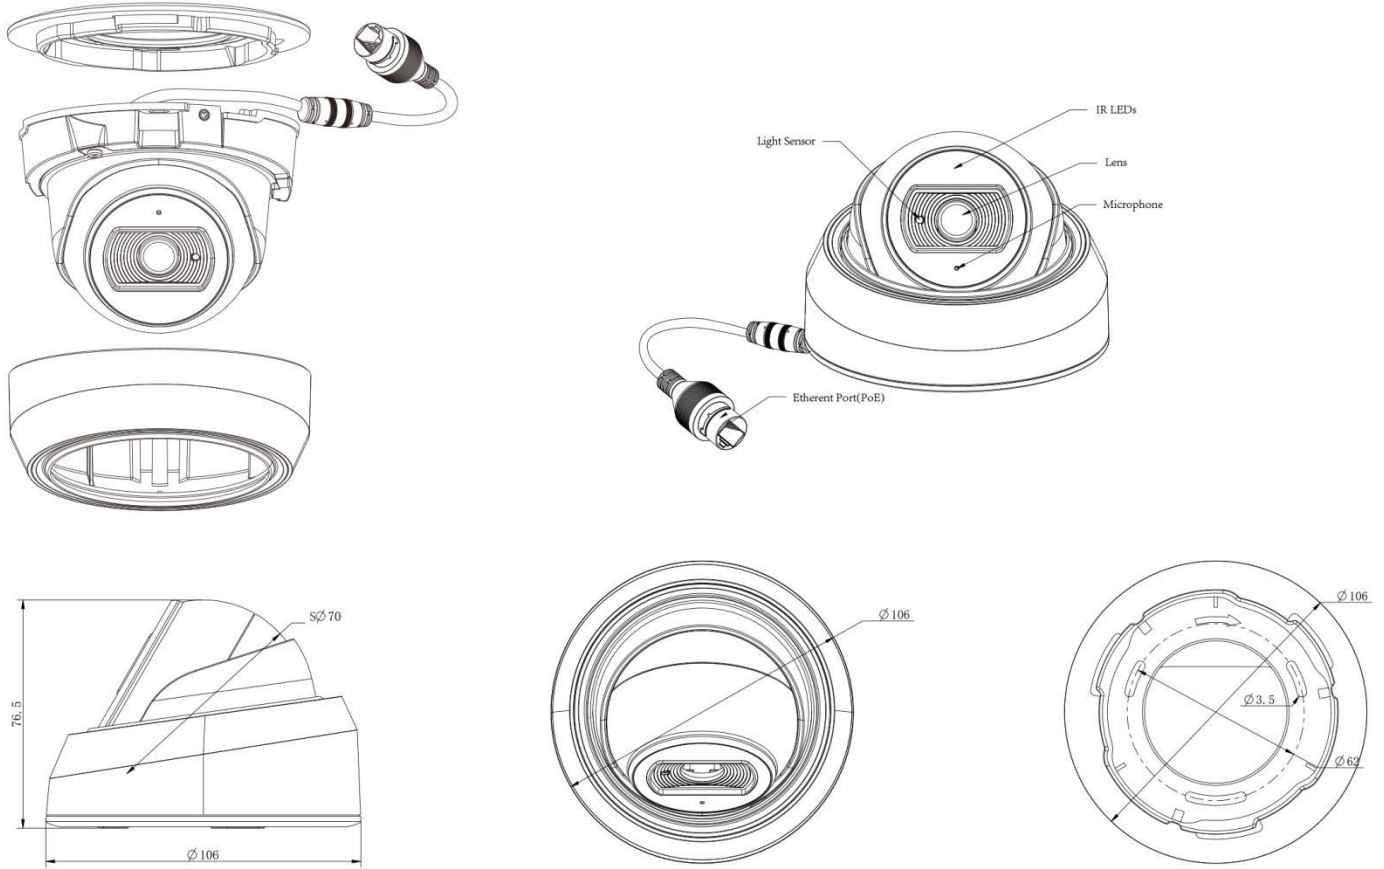

H.265 Weather-proof Mini Dome Network Camera

Structure Diagrams

Units: mm

Accessories Support

A01 Pole Mount

Weight: 720g
Dimensions: 170*51.5*152.6mm

A02 Internal Corner Bracket

Weight: 540g
Dimensions: 170*23.2*205.3mm

A03 External Corner Bracket

Weight: 900g
Dimensions: 170*152.6*76.3mm

A71 Wall Mount

Weight: 531g
Dimensions: 162*124*78 mm

Naming Convention

Milesight Technology Co.,Ltd. | www.milesight.com

Contact Us: sales@milesight.com support@milesight.com